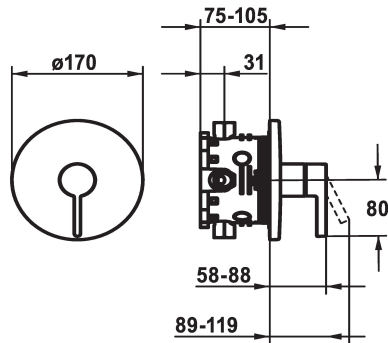

KWC BEVO Trim kit - Lever mixer - Shower

Modell-Linie: BEVO | 21.424.500.177
Duschar | Hydraulické sprchy

KWC-No.

124632
chromeline, Trim kit

125025
matt black, Trim kit

125052
brushed steel, Trim kit

ATT-KWC-FARBCODE

chromeline

matt black

brushed steel

* Trim kit with function unit
* Outflow top or below
* KWC cartridge M 35 H
- with ceramic discs
- flow rate and temperature continuously variable
* Scope of delivery:

- Function unit, lever, cap, sleeve, cover plate, holder for escutcheon
- Fastening of the cover plate without screws
* To be ordered separately:
- Unit for concealed installation KWC BLUEBOX®
1/2", without shut-off valve, 39.999.900.931
3/4" (1/2"), with shut-off valve, 39.999.910.931

Modell-Linie: BEVO | 21.424.500.177

Duschar | Hydraulické sprchy

Cartridge M 35 H

538327

Z.537.582
