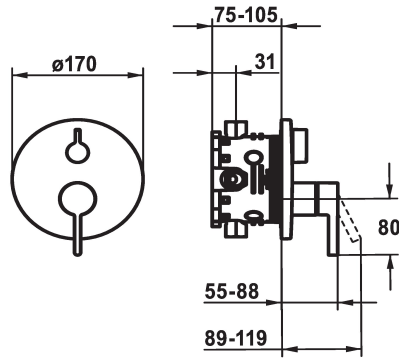

KWC BEVO Trim kit - Lever mixer - Tub

Modell-Linie: BEVO | 20.424.510.177
Suihkut ja suihkupaneelit | Allashanat

KWC-No.

124634 chromeline, Trim kit
124636 chromeline, Trim kit, with vacuum breaker
125027 matt black, Trim kit
125028 matt black, Trim kit, with vacuum breaker
125054 brushed steel, Trim kit
125055 brushed steel, Trim kit, with vacuum breaker

ATT-KWC-FARBCODE

chromeline
chromeline
matt black
matt black
brushed steel
brushed steel

ATT-KWC-UNTERPUTZ

FM-Set
FM-Set mit SI
FM-Set
FM-Set mit SI
FM-Set
FM-Set mit SI

- * Trim kit with function unit
- * Outflow top and below
- * Turning handle for diverter
- * KWC cartridge M 35 H
- with ceramic discs
- flow rate and temperature continuously variable
- * Scope of delivery:

- Function unit, lever, cap, sleeve, cover plate, holder for escutcheon, diverter
- Fastening of the cover plate without screws
- * To be ordered separately:
- Unit for concealed installation KWC BLUEBOX®
- ½", without shut-off valve, 39.999.900.931
- ¾" (½"), with shut-off valve, 39.999.910.931

Tekniset tiedot

ATT-KWC-A_ABGANG_UP
Halkaisija
Handling
ATT-KWC-FARBCODE
Installation_type
Faucet_typ
G_Acoustic_group
ATT-KWC-UNTERPUTZ
EnergyLabelCH
Materiaali
lviCode

19 l/min (3 bar)
D170
frontbedient
brushed steel
Seinäasennus
01
yes
FM-Set mit SI
C
Messinki
0