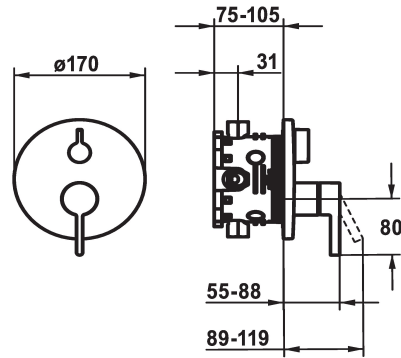

KWC BEVO Trim kit - Lever mixer - Tub

Modell-Linie: BEVO | 20.424.510.177
Duschar | Badkarsarmaturer

KWC-No.

124634 chromeline, Trim kit
124636 chromeline, Trim kit, with vacuum breaker
125027 matt black, Trim kit
125028 matt black, Trim kit, with vacuum breaker
125054 brushed steel, Trim kit
125055 brushed steel, Trim kit, with vacuum breaker

ATT-KWC-FARBCODE

chromeline
chromeline
matt black
matt black
brushed steel
brushed steel

ATT-KWC-UNTERPUTZ

FM-Set
FM-Set mit SI
FM-Set
FM-Set mit SI
FM-Set
FM-Set mit SI

- * Trim kit with function unit
- * Outflow top and below
- * Turning handle for diverter
- * KWC cartridge M 35 H
- with ceramic discs
- flow rate and temperature continuously variable
- * Scope of delivery:

- Function unit, lever, cap, sleeve, cover plate, holder for escutcheon, diverter
- Fastening of the cover plate without screws
- * To be ordered separately:
- Unit for concealed installation KWC BLUEBOX®
- ½", without shut-off valve, 39.999.900.931
- ¾" (½"), with shut-off valve, 39.999.910.931

Technical Data

ATT-KWC-A_ABGANG_UP
Diameter
Handling
ATT-KWC-FARBCODE
Installation_type
Faucet_typ
G_Acoustic_group
ATT-KWC-UNTERPUTZ
EnergyLabelCH
Material

19 l/min (3 bar)
D170
frontbedient
brushed steel
Väggmontering
01
1
FM-Set mit SI
C
Mässing