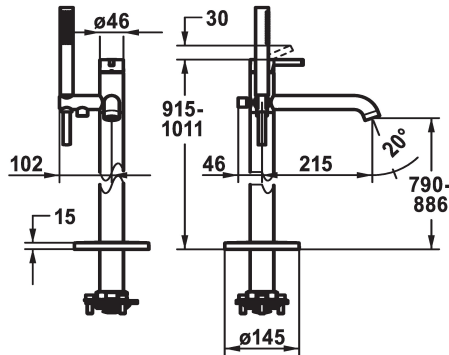

## KWC BEVO Lever mixer - Tub

Modell-Linie: BEVO | 20.421.093.177  
Sprchové armatury | Vanové armatury

### KWC-No.

**124791**  
chromeline, A 215, with hand shower and hose

**125030**  
matt black, A 215, with hand shower and hose

**125057**  
brushed steel, A 215, with hand shower and hose

- \* Lever mixer
- \* For freestanding tub
- \* Integrated check valve in the hose outlet
- \* with shower holder
- \* Fixed spout
- Neoperl® SLIM®
- \* KWC cartridge M 35 OP
- with ceramic discs

### ATT-KWC-FARBCODE

chromeline

matt black

brushed steel

- flow rate and temperature continuously variable
- temperature limitation
- \* Scope of delivery:
- Hand shower KWC FIT-X slim 26.000.103.700
- Shower hose 1500 mm, plastic 26.001.033.177
- \* To be ordered separately:
- Unit for concealed installation 39.000.602.931

Faucet\_typ

Measure\_Height

G\_Acoustic\_group

ATT-KWC-G\_BRAUSENABGANG

Projection\_A

EnergyLabelCH

ATT-KWC-MASS-WASSERAUSTRITT

Materiál