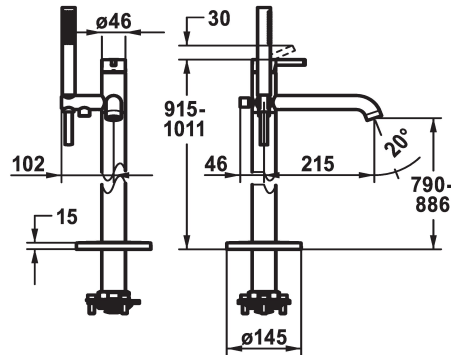

KWC BEVO Lever mixer - Tub

Modell-Linie: BEVO | 20.421.093.177
Showers | Exposed bath mixer

KWC-No.

124791
chromeline, A 215, with hand shower and hose

125030
matt black, A 215, with hand shower and hose

125057
brushed steel, A 215, with hand shower and hose

Color code

chromeline

matt black

brushed steel

- * Lever mixer
- * For freestanding tub
- * Integrated check valve in the hose outlet
- * with shower holder
- * Fixed spout
- Neoperl® SLIM®
- * KWC cartridge M 35 OP
- with ceramic discs

- flow rate and temperature continuously variable
- temperature limitation
- * Scope of delivery:
 - Hand shower KWC FIT-X slim 26.000.103.700
 - Shower hose 1500 mm, plastic 26.001.033.177
- * To be ordered separately:
 - Unit for concealed installation 39.000.602.931

Technical Data

| |
|------------------------------|
| Flow rate |
| Spray outlet: Flow rate |
| Spout |
| Showerset |
| Handling |
| Color code |
| Installation type |
| Faucet_typ |
| Dimension Height |
| Acoustic group |
| Spray outlet: Acoustic group |
| Projection A |
| Energy label |
| Dimension Water outlet |
| material |