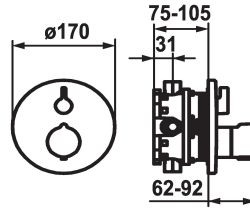

## KWC SHOWERCULTURE Trim kit - Thermostatic mixer - Tub

Modell-Linie: **SHOWERCULTURE** | 20.004.802.177  
Valves | Thermostatic mixing valve

### KWC-No.

**124012**  
chromeline, Trim kit

**124013**  
chromeline, Trim kit, with vacuum breaker

**125034**  
matt black, Trim kit

**125035**  
matt black, Trim kit, with vacuum breaker

**125061**  
brushed steel, Trim kit

**125062**  
brushed steel, Trim kit, with vacuum breaker

### Technical Data

Flow rate
Diameter
Handling
Color code
Installation_type
Faucet_typ
Acoustic group
Concealed_unit
Energy Label
material

19 l/min (3 bar)
D170
front lever
brushed steel
Wall mounted
Display
Battery1
Trim kit
C
Brass