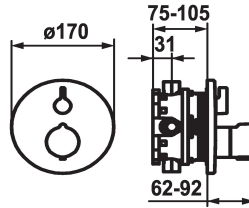

KWC SHOWERCULTURE Trim kit - Thermostatic mixer - Tub

Modell-Linie: **SHOWERCULTURE** | 20.004.802.177
Valves | Thermostatic mixing valve

KWC-No.

124012
chromeline, Trim kit

124013
chromeline, Trim kit, with vacuum breaker

125034
matt black, Trim kit

125035
matt black, Trim kit, with vacuum breaker

125061
brushed steel, Trim kit

125062
brushed steel, Trim kit, with vacuum breaker

Color code

chromeline

chromeline

matt black

- escutcheon handle to control flow and for diverter
- Fastening of the cover plate without screws
- * To be ordered separately:
 - Unit for concealed installation KWC BLUEBOX®
 - ½", without shut-off valve, 39.999.900.931
 - ¾" (½"), with shut-off valve, 39.999.910.931

Technical Data

Flow rate	19 l/min (3 bar)
Diameter	D170
Handling	front lever
Color code	brushed steel
Installation type	Wall mounted
Faucet_typ	Display
Acoustic group	yes
Concealed unit	Trim kit
Energy label	C
material	Brass