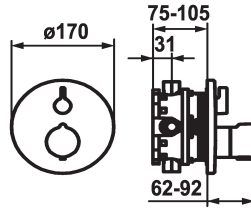

KWC SHOWERCULTURE Trim kit - Thermostatic mixer - Tub

Modell-Linie: **SHOWERCULTURE | 20.004.802.177**
Valves | Termostaattiset sekoitusventtiilit

KWC-No.

124012
chromeline, Trim kit

124013
chromeline, Trim kit, with vacuum breaker

- escutcheon handle to control flow and for diverter
- Fastening of the cover plate without screws
- * To be ordered separately:
 - Unit for concealed installation KWC BLUEBOX®
 - ½", without shut-off valve, 39.999.900.931
 - ¾" (½"), with shut-off valve, 39.999.910.931

ATT-KWC-UNTERPUTZ

EnergyLabelCH

Materiaali

IviCode

19 l/min (3 bar)

D170

frontbedient

brushed steel