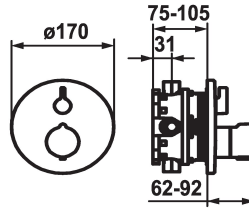

## KWC SHOWERCULTURE Trim kit - Thermostatic mixer - Tub

Modell-Linie: **SHOWERCULTURE | 20.004.802.177**  
Zawory | Termostatyczne zawory mieszające

### KWC-No.

**124012**  
chromeline, Trim kit

**124013**  
chromeline, Trim kit, with vacuum breaker

**125034**  
matt black, Trim kit

**125035**  
matt black, Trim kit, with vacuum breaker

**125061**  
brushed steel, Trim kit