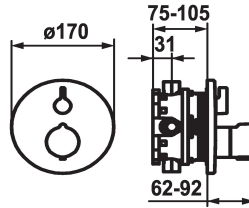

## KWC SHOWERCULTURE Trim kit - Thermostatic mixer - Tub

Modell-Linie: **SHOWERCULTURE | 20.004.802.177**  
Ventiler | Termostatiska blandningsventiler

### KWC-No.

**124012**  
chromeline, Trim kit

**124013**  
chromeline, Trim kit, with vacuum breaker

**125034**  
matt black, Trim kit

**125035**  
matt black, Trim kit, with vacuum breaker

**125061**  
brushed steel, Trim kit