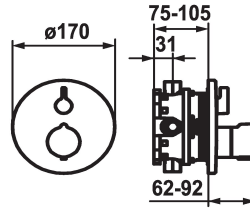

KWC SHOWERCULTURE Trim kit - Thermostatic mixer - Tub

Modell-Linie: **SHOWERCULTURE | 20.004.812.177**
Ventiler | Termostatiska blandningsventiler

KWC-No.

124012
chromeline, Trim kit

124013
chromeline, Trim kit, with vacuum breaker

ATT-KWC-UNTERPUTZ

EnergyLabelCH

Material

19 l/min (3 bar)

D170

frontbedient

brushed steel

Väggmontering