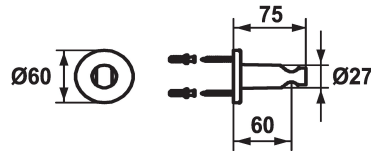

## KWC SHOWERCULTURE

Shower bracket style

Modell-Linie: SHOWERCULTURE | 26.000.621.177

Showers | Complementary parts showers

### KWC-No.

**536623**  
chromeline

**125064**  
matt black

**125065**  
brushed steel

### Color code

chromeline

matt black

brushed steel

\* Shower bracket style

\* Non-adjustable

\* Suitable for:

- All hand showers

### Technical Data

Diameter

D60

Color code

brushed steel

Faucet\_typ

Shower bracket

Measure Lenght