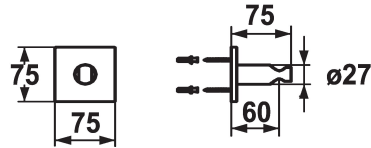

KWC SHOWERCULTURE

Shower bracket design

Modell-Linie: **SHOWERCULTURE** | 26.000.620.177

Showers | Complementary parts showers

KWC-No.

536622
chromeline

125550
matt black

125066
brushed steel

Color code

chrome

matt black

brushed steel

* Shower bracket design

* Non-adjustable

* Suitable for:

- All hand showers

Technical Data

Diameter

75 x 75

Color code

brushed steel

Faucet_typ

Shower bracket

Measure_L

L 60

material

Brass

Spare Parts

Escutcheon for KWC sliding wall bar FIT

538898
Z.538.897.176