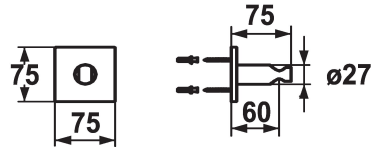

KWC SHOWERCULTURE

Shower bracket design

Modell-Linie: SHOWERCULTURE | 26.000.620.177

Showers | Complementary parts showers

KWC-No.

536622
chromeline

125550
matt black

125066
brushed steel

Color code

chromeline

matt black

brushed steel

* Shower bracket design

* Non-adjustable

* Suitable for:

- All hand showers

Technical Data

Diameter

75 x 75

Color code

brushed steel

Faucet_typ

Shower bracket

Measure Lenght

L 60

material

Brass

Spare Parts

Escutcheon for KWC sliding wall bar FIT

538898
Z.538.897.176