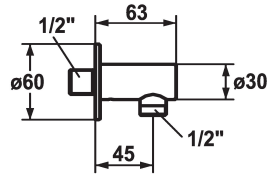

KWC SHOWERCULTURE

Hose connection style

Modell-Linie: SHOWERCULTURE | 26.000.610.177

Showers | Complementary parts showers

KWC-No.

121823
chromeline

125067
matt black

125068
brushed steel

Color code

chrome

matt black

brushed steel

* Hose connection style
* Intrinsicly safe against backflow

* Connecting thread 1/2"

Technical Data

Diameter	D60
Color code	brushed steel
Faucet_typ	Hose connection
Acoustic group	Battery1
Measure_L	L 45
material	Brass

Diameter	D60
Color code	brushed steel
Faucet_typ	Hose connection
Acoustic group	Battery1
Measure_L	L 45
material	Brass