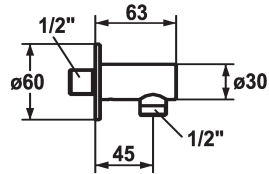

KWC SHOWERCULTURE

Hose connection style

Modell-Linie: SHOWERCULTURE | 26.000.610.177

Showers | Complementary parts showers

KWC-No.

121823
chromeline

125067
matt black

125068
brushed steel

Color code

chromeline

matt black

brushed steel

* Hose connection style
* Intrinsicly safe against backflow

* Connecting thread 1/2"

Technical Data

Diameter	D60
Color code	brushed steel
Faucet_typ	Hose connection
Acoustic group	yes
Measure Lenght	L 45
material	Brass

Diameter	D60
Color code	brushed steel
Faucet_typ	Hose connection
Acoustic group	yes
Measure Lenght	L 45
material	Brass