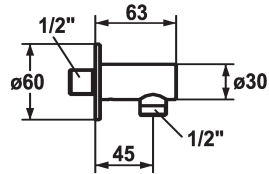

### KWC-No.

**121823**  
chromeline

**125067**  
matt black

**125068**  
brushed steel

### Color code

chromeline

matt black

brushed steel

\* Hose connection style

\* Intrinsicly safe against backflow

\* Connecting thread 1/2"

### Technical Data

Diameter

D60

Color code

brushed steel

Faucet\_typ

Hose connection

Acoustic group

yes

Measure Lenght

L 45

material

Brass