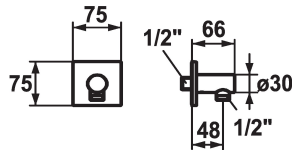

KWC SHOWERCULTURE

Hose connection design

Modell-Linie: SHOWERCULTURE | 26.000.611.177

Showers | Complementary parts showers

KWC-No.

122205
chromeline

125069
brushed steel

125549
matt black

Color code

chrome

brushed steel

matt black

* Hose connection design

* Intrinsicly safe against backflow

* Connecting thread 1/2"

Technical Data

Diameter

75 x 75

Color code

brushed steel

Faucet_typ

Hose connection

Acoustic group

Battery1

Measure_L

L 48

material

Brass

Spare Parts

Escutcheon for KWC sliding wall bar
FIT

538898
Z.538.897.176