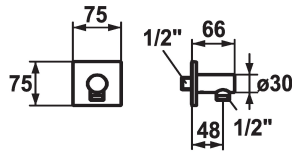

KWC SHOWERCULTURE

Hose connection design

Modell-Linie: **SHOWERCULTURE** | 26.000.611.177

Showers | Complementary parts showers

KWC-No.

122205
chromeline

125069
brushed steel

125549
matt black

Color code

chromeline

brushed steel

matt black

* Hose connection design

* Intrinsicly safe against backflow

* Connecting thread 1/2"

Technical Data

Diameter

75 x 75

Color code

brushed steel

Faucet_typ

Hose connection

Acoustic group

yes

Measure Lenght

L 48

material

Brass