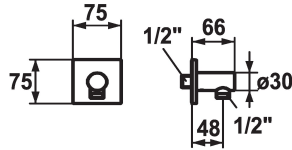

KWC SHOWERCULTURE

Hose connection design

Modell-Linie: **SHOWERCULTURE** | 26.000.611.177

Showers | Complementary parts showers

KWC-No.

122205
chromeline

125069
brushed steel

125549
matt black

Color code

chromeline

brushed steel

matt black

* Hose connection design

* Intrinsicly safe against backflow

* Connecting thread 1/2"

Technical Data

Diameter

75 x 75

Color code

brushed steel

Faucet_typ

Hose connection

Acoustic group

yes

Measure Lenght

L 48

material

Brass

Spare Parts

Escutcheon for KWC sliding wall bar
FIT

538898
Z.538.897.176