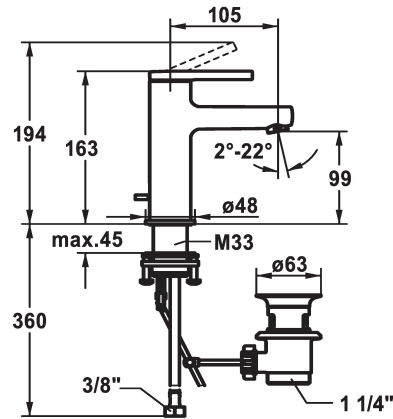

KWC AVA 2.0 Lever mixer - Basin

Modell-Linie: AVA 2.0 | 12.468.041.000FL
Umyvadlové armatury | Hydraulické armatury

KWC-No.

125072
chromeline, A 105, flexible connection hoses, with pop-up valve

125073
chromeline, A 105, flexible connection hoses, without pop-up valve

125074
chromeline, A 105, flexible connection hoses, with Push Open

- * EcoProtect - water-saving device
- * Fixed spout
- Neoperl® Perlator® SSR, swivelling jet regulator
- * KWC cartridge S 25
- with ceramic discs
- flow rate and temperature continuously variable

ATT-KWC- ABLAUFGARNITUR

mit_Ablaufgarnitur

ohne_Ablaufgarnitur

mit_Push_open

- * Flexible connection hoses 3/8"
- * QuickInstallation - Fastening via threaded connection with locking screws
- * Mounting hole size ø35 mm
- * Scope of delivery:
- KWC pop-up valve Z.538.581.000

Technické údaje

A_Spout_Spray
ATT-KWC-ABLAUFGARNITUR
Connection
ATT-KWC-AUSLAUF
Handling
ATT-KWC-FARBCODE
Installation_type
Faucet_typ
Measure_Height
G_Acoustic_group
Projection_A
EnergyLabelCH
ATT-KWC-MASS-WASSERAUSTRITT
Materiál