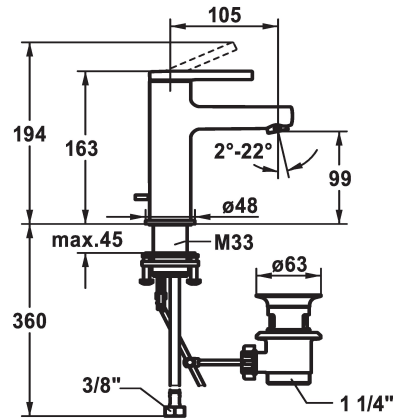

KWC AVA 2.0 Lever mixer - Basin

Modell-Linie: AVA 2.0 | 12.468.041.000FL
Taps | Manual taps

KWC-No.

125072
chromeline, A 105, flexible connection hoses, with pop-up valve

125073
chromeline, A 105, flexible connection hoses, without pop-up valve

125074
chromeline, A 105, flexible connection hoses, with Push Open

- * EcoProtect - water-saving device
- * Fixed spout
- Neoperl® Perlator® SSR, swivelling jet regulator
- * KWC cartridge S 25
- with ceramic discs
- flow rate and temperature continuously variable

pop-up assembly

with pop-up valve

without pop-up valve

with Push open

- * Flexible connection hoses 3/8"
- * QuickInstallation - Fastening via threaded connection with locking screws
- * Mounting hole size ø35 mm
- * Scope of delivery:
- KWC pop-up valve Z.538.581.000

Technical Data

Flow rate
pop-up assembly
Connection
Spout
Handling
Color code
Installation type
Faucet_typ
Dimension Height
Acoustic group
Projection A
Energy label
Dimension Water outlet
material

5 l/min (3 bar)
with pop-up valve
Flexible connection hoses
fixed
top lever
chromeline
Pillar installation
Faucet
163
yes
A 105
A
99
Brass