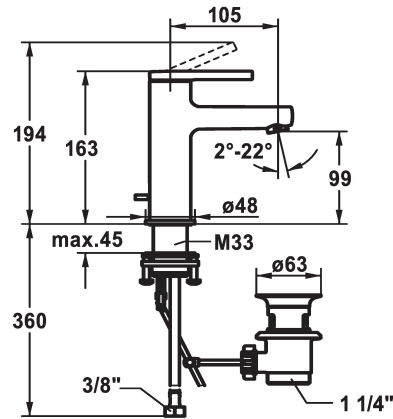

KWC AVA 2.0 Lever mixer - Basin

Modell-Linie: AVA 2.0 | 12.468.041.000FL
Hanat | Käsi käyttöiset hanat

KWC-No.

125072
chromeline, A 105, flexible connection hoses, with pop-up valve

125073
chromeline, A 105, flexible connection hoses, without pop-up valve

125074
chromeline, A 105, flexible connection hoses, with Push Open

- * EcoProtect - water-saving device
- * Fixed spout
- Neoperl® Perlator® SSR, swivelling jet regulator
- * KWC cartridge S 25
- with ceramic discs
- flow rate and temperature continuously variable

ATT-KWC- ABLAUFGARNITUR

mit_Ablaufgarnitur

ohne_Ablaufgarnitur

mit_Push_open

- * Flexible connection hoses 3/8"
- * QuickInstallation - Fastening via threaded connection with locking screws
- * Mounting hole size ø35 mm
- * Scope of delivery:
- KWC pop-up valve Z.538.581.000

Faucet_typ

Measure_Height

G_Acoustic_group

Projection_A

EnergyLabelCH

ATT-KWC-MASS-WASSERAUSTRITT

Materiaali

lviCode