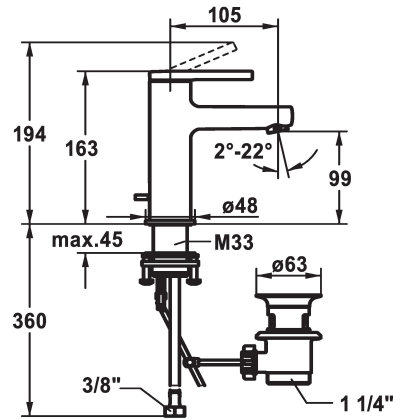

## KWC AVA 2.0 Lever mixer - Basin

Modell-Linie: AVA 2.0 | 12.468.041.000FL  
Armatura umywalkowa | Armatura jednouchwytowa

### KWC-No.

**125072**  
chromeline, A 105, flexible connection hoses, with pop-up valve

**125073**  
chromeline, A 105, flexible connection hoses, without pop-up valve

**125074**  
chromeline, A 105, flexible connection hoses, with Push Open

### ATT-KWC- ABLAUFGARNITUR

mit\_Ablaufgarnitur

ohne\_Ablaufgarnitur

mit\_Push\_open

- \* Flexible connection hoses 3/8"
- \* QuickInstallation - Fastening via threaded connection with locking screws
- \* Mounting hole size ø35 mm
- \* Scope of delivery:
- KWC pop-up valve Z.538.581.000

Faucet\_typ

Dimension Height

G\_Acoustic group

Projection\_A

EnergyLabelCH

ATT-KWC-MASS-WASSERAUSTRITT

Material

5 l/min (3 bar)