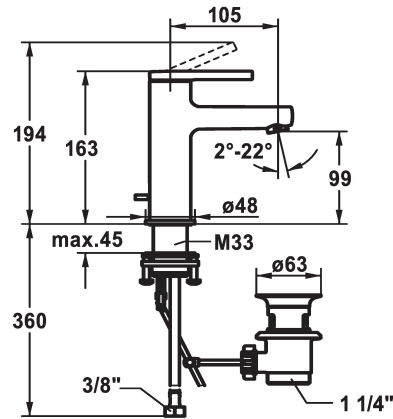

## KWC AVA 2.0 Lever mixer - Basin

Modell-Linie: AVA 2.0 | 12.468.041.000FL  
Kranar | Hydraulické armatúry

### KWC-No.

**125072**  
chromeline, A 105, flexible connection hoses, with pop-up valve

**125073**  
chromeline, A 105, flexible connection hoses, without pop-up valve

**125074**  
chromeline, A 105, flexible connection hoses, with Push Open

### ATT-KWC- ABLAUFGARNITUR

mit\_Ablaufgarnitur

ohne\_Ablaufgarnitur

mit\_Push\_open

- \* Flexible connection hoses 3/8"
- \* QuickInstallation - Fastening via threaded connection with locking screws
- \* Mounting hole size ø35 mm
- \* Scope of delivery:
- KWC pop-up valve Z.538.581.000

Faucet\_typ

Measure\_Height

G\_Acoustic\_group

Projection\_A

EnergyLabelCH

ATT-KWC-MASS-WASSERAUSTRITT

Material

5 l/min (3 bar)