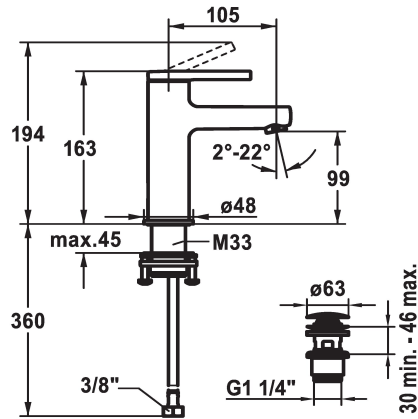

KWC AVA 2.0 Lever mixer - Basin

Modell-Linie: AVA 2.0 | 12.468.641.000FL
Umyvadlové armatury | Hydraulické armatury

KWC-No.

125072
chromeline, A 105, flexible connection hoses, with pop-up valve

125073
chromeline, A 105, flexible connection hoses, without pop-up valve

125074
chromeline, A 105, flexible connection hoses, with Push Open

- * EcoProtect - water-saving device
- * Fixed spout
- Neoperl® Perlator® SSR, swivelling jet regulator
- * KWC cartridge S 25
- with ceramic discs
- flow rate and temperature continuously variable

ATT-KWC- ABLAUFGARNITUR

mit_Ablaufgarnitur

ohne_Ablaufgarnitur

mit_Push_open

- * Flexible connection hoses 3/8"
- * QuickInstallation - Fastening via threaded connection with locking screws
- * Mounting hole size ø35 mm
- * Scope of delivery:
- KWC pop-up valve Push Open 2 in 1 Z.538.321.000

Faucet_typ

Measure_Height

G_Acoustic group

Projection_A

EnergyLabelCH

ATT-KWC-MASS-WASSERAUSTRITT

Materiál

5 l/min (3 bar)