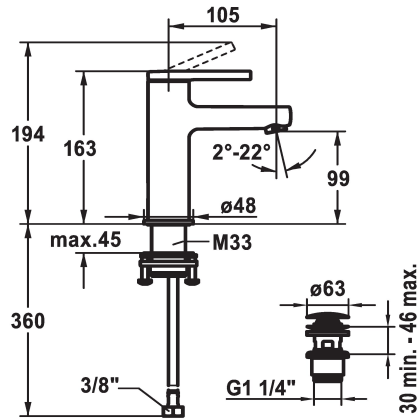

KWC AVA 2.0 Lever mixer - Basin

Modell-Linie: AVA 2.0 | 12.468.641.000FL
Taps | Manual taps

KWC-No.

125072
chromeline, A 105, flexible connection hoses, with pop-up valve

125073
chromeline, A 105, flexible connection hoses, without pop-up valve

125074
chromeline, A 105, flexible connection hoses, with Push Open

- * EcoProtect - water-saving device
- * Fixed spout
- Neoperl® Perlator® SSR, swivelling jet regulator
- * KWC cartridge S 25
- with ceramic discs
- flow rate and temperature continuously variable

pop-up valve

with pop-up valve

without pop-up valve

with Push open

- * Flexible connection hoses 3/8"
- * QuickInstallation - Fastening via threaded connection with locking screws
- * Mounting hole size ø35 mm
- * Scope of delivery:
- KWC pop-up valve Push Open 2 in 1 Z.538.321.000

Technical Data

Flow rate
pop-up valve
Connection
Spout
Handling
Color code
Installation type
Faucet_typ
Measure Height
Acoustic group
Projection A
Energy label
Dimension Water outlet
material

5 l/min (3 bar)
with Push open
Flexible connection hoses
fixed
top lever
chromeline
Pillar installation
Faucet
163
yes
A 105
A
99
Brass