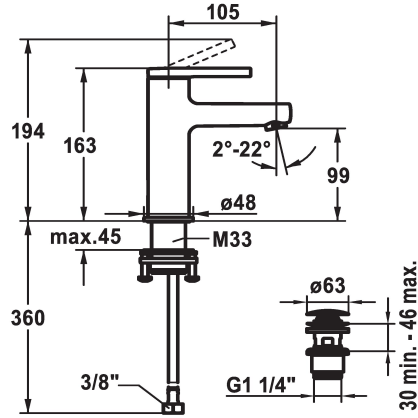

KWC AVA 2.0 Lever mixer - Basin

Modell-Linie: AVA 2.0 | 12.468.641.000FL
Hanat | Käsi­käyt­toiset hanat

KWC-No.

125072
chromeline, A 105, flexible connection hoses, with pop-up valve

125073
chromeline, A 105, flexible connection hoses, without pop-up valve

125074
chromeline, A 105, flexible connection hoses, with Push Open

- * EcoProtect - water-saving device
- * Fixed spout
- Neoperl® Perlator® SSR, swivelling jet regulator
- * KWC cartridge S 25
- with ceramic discs
- flow rate and temperature continuously variable

ATT-KWC- ABLAUF­GARNITUR

mit_Ablaufgarnitur

ohne_Ablaufgarnitur

mit_Push_open

- * Flexible connection hoses 3/8"
- * QuickInstallation - Fastening via threaded connection with locking screws
- * Mounting hole size ø35 mm
- * Scope of delivery:
- KWC pop-up valve Push Open 2 in 1 Z.538.321.000

5 l/min (3 bar)

mit_Push_open

Flexible_Anschluss­schläuche

Kiinnitetty

topbedient

chromeline

Standmontage

01