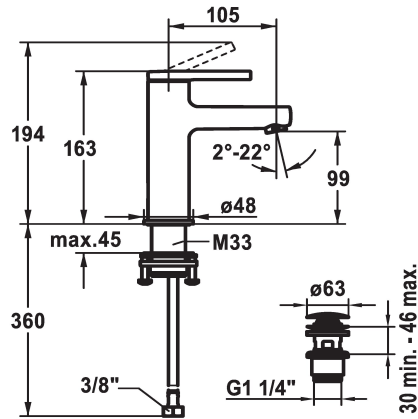

KWC AVA 2.0 Lever mixer - Basin

Modell-Linie: AVA 2.0 | 12.468.641.000FL
Armatura umywalkowa | Armatura jednouchwytowa

KWC-No.

125072
chromeline, A 105, flexible connection hoses, with pop-up valve

125073
chromeline, A 105, flexible connection hoses, without pop-up valve

125074
chromeline, A 105, flexible connection hoses, with Push Open

- * EcoProtect - water-saving device
- * Fixed spout
- Neoperl® Perlator® SSR, swivelling jet regulator
- * KWC cartridge S 25
- with ceramic discs
- flow rate and temperature continuously variable

ATT-KWC- ABLAUFGARNITUR

mit_Ablaufgarnitur

ohne_Ablaufgarnitur

mit_Push_open

- * Flexible connection hoses 3/8"
- * QuickInstallation - Fastening via threaded connection with locking screws
- * Mounting hole size ø35 mm
- * Scope of delivery:
- KWC pop-up valve Push Open 2 in 1 Z.538.321.000

Faucet_typ

Dimension Height

G_Acoustic group

Projection_A

EnergyLabelCH

ATT-KWC-MASS-WASSERAUSTRITT

Material

5 l/min (3 bar)