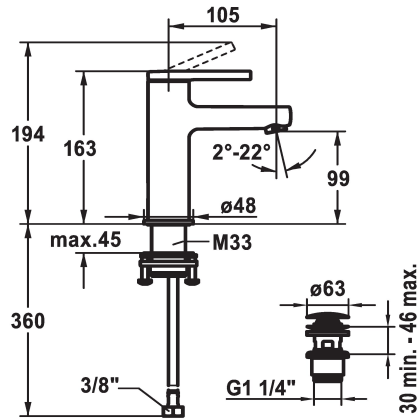

KWC AVA 2.0 Lever mixer - Basin

Modell-Linie: AVA 2.0 | 12.468.641.000FL
Kranar | Hydraulické armatúry

KWC-No.

125072
chromeline, A 105, flexible connection hoses, with pop-up valve

125073
chromeline, A 105, flexible connection hoses, without pop-up valve

125074
chromeline, A 105, flexible connection hoses, with Push Open

- * EcoProtect - water-saving device
- * Fixed spout
- Neoperl® Perlator® SSR, swivelling jet regulator
- * KWC cartridge S 25
- with ceramic discs
- flow rate and temperature continuously variable

ATT-KWC- ABLAUFGARNITUR

mit_Ablaufgarnitur

ohne_Ablaufgarnitur

mit_Push_open

- * Flexible connection hoses 3/8"
- * QuickInstallation - Fastening via threaded connection with locking screws
- * Mounting hole size ø35 mm
- * Scope of delivery:
- KWC pop-up valve Push Open 2 in 1 Z.538.321.000

Faucet_typ

Measure_Height

G_Acoustic group

Projection_A

EnergyLabelCH

ATT-KWC-MASS-WASSERAUSTRITT

Material

5 l/min (3 bar)