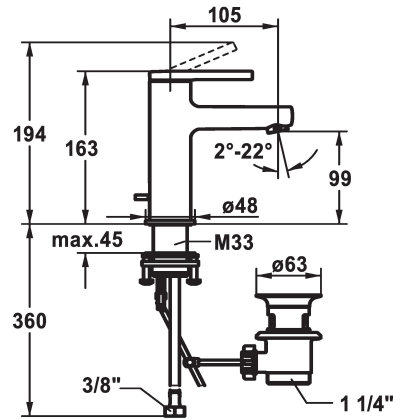

## KWC AVA 2.0 Lever mixer - Basin - CoolFix

Modell-Linie: AVA 2.0 | 12.468.031.000FL  
Umyvadlové armatury | Hydraulické armatury

### KWC-No.

**125075**  
chromeline, A 105, flexible connection hoses, with pop-up valve

**125076**  
chromeline, A 105, flexible connection hoses, without pop-up valve

**125077**  
chromeline, A 105, flexible connection hoses, with Push Open

### ATT-KWC- ABLAUFGARNITUR

mit\_Ablaufgarnitur

ohne\_Ablaufgarnitur

mit\_Push\_open

- \* Flexible connection hoses 3/8"
- \* QuickInstallation - Fastening via threaded connection with locking screws
- \* Mounting hole size ø35 mm
- \* Scope of delivery:
- KWC pop-up valve Z.538.581.000

Faucet\_typ

Measure\_Height

ATT-KWC-ENERGIESPAREN

G\_Acoustic\_group

Projection\_A

EnergyLabelCH

ATT-KWC-MASS-WASSERAUSTRITT

Material