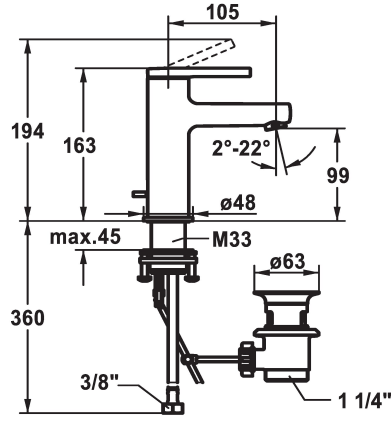

KWC AVA 2.0 Lever mixer - Basin - CoolFix

Modell-Linie: AVA 2.0 | 12.468.031.000FL
Taps | Manual taps

KWC-No.

125075
chromeline, A 105, flexible connection hoses, with pop-up valve

125076
chromeline, A 105, flexible connection hoses, without pop-up valve

Pop-up_valve

with pop-up valve

without pop-up valve

with Push open

- * Flexible connection hoses 3/8"
- * QuickInstallation - Fastening via threaded connection with locking screws
- * Mounting hole size ø35 mm
- * Scope of delivery:
- KWC pop-up valve Z.538.581.000

Technical Data

Flow rate	5 l/min (3 bar)
Pop-up_valve	with pop-up valve
Connection	Flexible connection hoses
Spout	fixed
Handling	top lever
Color code	chrome
Installation_type	Pillar installation
Faucet_typ	Faucet
Dimension Height	163
Energysaving	Coolfix
Acoustic group	Battery1
Projection_A	A 105
Energy Label	A
Dimension Water outlet	99
material	Brass

Flow rate	5 l/min (3 bar)
Pop-up_valve	with pop-up valve
Connection	Flexible connection hoses
Spout	fixed
Handling	top lever
Color code	chrome
Installation_type	Pillar installation
Faucet_typ	Faucet
Dimension Height	163
Energysaving	Coolfix
Acoustic group	Battery1
Projection_A	A 105
Energy Label	A
Dimension Water outlet	99
material	Brass