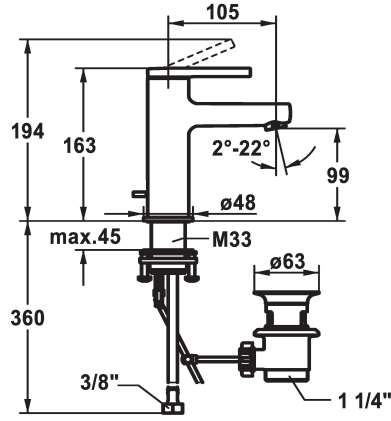

KWC AVA 2.0 Lever mixer - Basin - CoolFix

Modell-Linie: AVA 2.0 | 12.468.031.000FL
Taps | Manual taps

KWC-No.

125075
chromeline, A 105, flexible connection hoses, with pop-up valve

125076
chromeline, A 105, flexible connection hoses, without pop-up valve

pop-up assembly

with pop-up valve

without pop-up valve

with Push open

- * Flexible connection hoses 3/8"
- * QuickInstallation - Fastening via threaded connection with locking screws
- * Mounting hole size ø35 mm
- * Scope of delivery:
- KWC pop-up valve Z.538.581.000

Technical Data

Flow rate	5 l/min (3 bar)
pop-up assembly	with pop-up valve
Connection	Flexible connection hoses
Spout	fixed
Handling	top lever
Color code	chromeline
Installation type	Pillar installation
Faucet_typ	Faucet
Dimension Height	163
Energysaving	Coolfix
Acoustic group	yes
Projection A	A 105
Energy label	A
Dimension Water outlet	99
material	MESSING

Flow rate	5 l/min (3 bar)
pop-up assembly	with pop-up valve
Connection	Flexible connection hoses
Spout	fixed
Handling	top lever
Color code	chromeline
Installation type	Pillar installation
Faucet_typ	Faucet
Dimension Height	163
Energysaving	Coolfix
Acoustic group	yes
Projection A	A 105
Energy label	A
Dimension Water outlet	99
material	MESSING