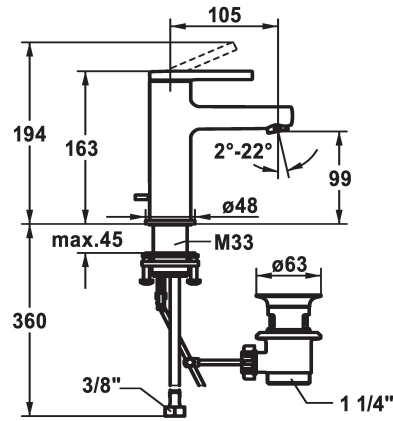

KWC AVA 2.0 Lever mixer - Basin - CoolFix

Modell-Linie: AVA 2.0 | 12.468.031.000FL
Taps | Manual taps

KWC-No.

125075
chromeline, A 105, flexible connection hoses, with pop-up valve

125076
chromeline, A 105, flexible connection hoses, without pop-up valve

pop-up valve

with pop-up valve

without pop-up valve

with Push open

- * Flexible connection hoses 3/8"
- * QuickInstallation - Fastening via threaded connection with locking screws
- * Mounting hole size ø35 mm
- * Scope of delivery:
- KWC pop-up valve Z.538.581.000

Technical Data

Flow rate	5 l/min (3 bar)
pop-up valve	with pop-up valve
Connection	Flexible connection hoses
Spout	fixed
Handling	top lever
Color code	chromeline
Installation type	Pillar installation
Faucet_typ	Faucet
Measure Height	163
Energysaving	Coolfix
Acoustic group	yes
Projection A	A 105
Energy label	A
Dimension Water outlet	99
material	MESSING

Flow rate	5 l/min (3 bar)
pop-up valve	with pop-up valve
Connection	Flexible connection hoses
Spout	fixed
Handling	top lever
Color code	chromeline
Installation type	Pillar installation
Faucet_typ	Faucet
Measure Height	163
Energysaving	Coolfix
Acoustic group	yes
Projection A	A 105
Energy label	A
Dimension Water outlet	99
material	MESSING