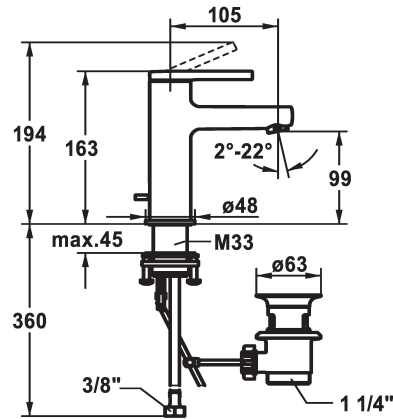

KWC AVA 2.0 Lever mixer - Basin - CoolFix

Modell-Linie: AVA 2.0 | 12.468.031.000FL
Hanat | Käsikäyttöiset hanat

KWC-No.

125075
chromeline, A 105, flexible connection hoses, with pop-up valve

125076
chromeline, A 105, flexible connection hoses, without pop-up valve

125077
chromeline, A 105, flexible connection hoses, with Push Open

- * CoolFix - Cold water flow with a centered lever
- * EcoProtect - water-saving device
- * Fixed spout
- Neoperl® Perlator® SSR, swivelling jet regulator
- * KWC cartridge S 25
- with ceramic discs
- flow rate and temperature continuously variable

ATT-KWC- ABLAUFGARNITUR

mit_Ablaufgarnitur

ohne_Ablaufgarnitur

mit_Push_open

- * Flexible connection hoses 3/8"
- * QuickInstallation - Fastening via threaded connection with locking screws
- * Mounting hole size ø35 mm
- * Scope of delivery:
- KWC pop-up valve Z.538.581.000

Faucet_typ

Measure_Height

ATT-KWC-ENERGIESPAREN

G_Acoustic group

Projection_A

EnergyLabelCH

ATT-KWC-MASS-WASSERAUSTRITT

Materiaali