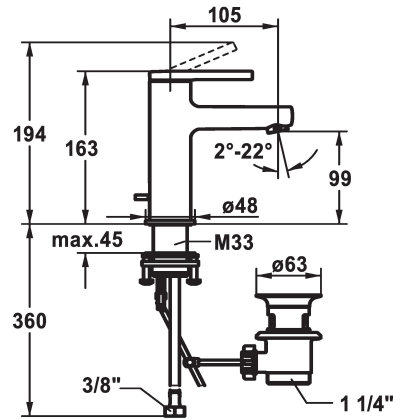

KWC AVA 2.0 Lever mixer - Basin - CoolFix

Modell-Linie: AVA 2.0 | 12.468.031.000FL
Armatura umywalkowa | Armatura jednouchwytowa

KWC-No.

125075
chromeline, A 105, flexible connection hoses, with pop-up valve

125076
chromeline, A 105, flexible connection hoses, without pop-up valve

125077
chromeline, A 105, flexible connection hoses, with Push Open

- * CoolFix - Cold water flow with a centered lever
- * EcoProtect - water-saving device
- * Fixed spout
- Neoperl® Perlator® SSR, swivelling jet regulator
- * KWC cartridge S 25
- with ceramic discs
- flow rate and temperature continuously variable

ATT-KWC- ABLAUFGARNITUR

mit_Ablaufgarnitur

ohne_Ablaufgarnitur

mit_Push_open

- * Flexible connection hoses 3/8"
- * QuickInstallation - Fastening via threaded connection with locking screws
- * Mounting hole size ø35 mm
- * Scope of delivery:
- KWC pop-up valve Z.538.581.000

Faucet_typ

Dimension Height

ATT-KWC-ENERGIESPAREN

G_Acoustic group

Projection_A

EnergyLabelCH

ATT-KWC-MASS-WASSERAUSTRITT

Material