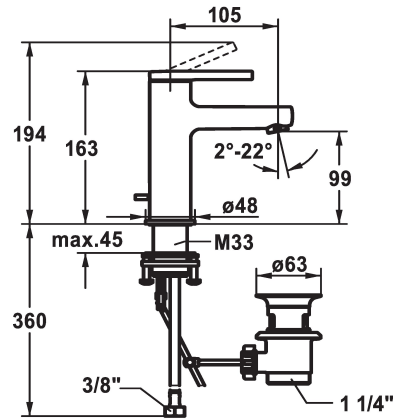

## KWC AVA 2.0 Lever mixer - Basin - CoolFix

Modell-Linie: AVA 2.0 | 12.468.031.000FL  
Kranar | Hydraulické armatúry

### KWC-No.

**125075**  
chromeline, A 105, flexible connection hoses, with pop-up valve

**125076**  
chromeline, A 105, flexible connection hoses, without pop-up valve

**125077**  
chromeline, A 105, flexible connection hoses, with Push Open

### ATT-KWC- ABLAUFGARNITUR

mit\_Ablaufgarnitur

ohne\_Ablaufgarnitur

mit\_Push\_open

- \* Flexible connection hoses 3/8"
- \* QuickInstallation - Fastening via threaded connection with locking screws
- \* Mounting hole size ø35 mm
- \* Scope of delivery:
- KWC pop-up valve Z.538.581.000

### Technical Data

A\_Spout\_Spray

5 l/min (3 bar)

ATT-KWC-ABLAUFGARNITUR

mit\_Ablaufgarnitur

Connection

Flexible\_Anschlussschläuche

ATT-KWC-AUSLAUF