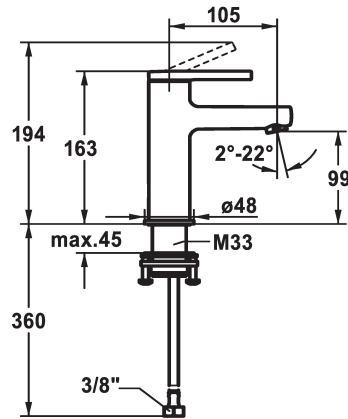

KWC AVA 2.0 Lever mixer - Basin - CoolFix

Modell-Linie: AVA 2.0 | 12.468.071.000FL
Umyvadlové armatury | Hydraulické armatury

KWC-No.

125075
chromeline, A 105, flexible connection hoses, with pop-up valve

125076
chromeline, A 105, flexible connection hoses, without pop-up valve

125077
chromeline, A 105, flexible connection hoses, with Push Open

- * CoolFix - Cold water flow with a centered lever
- * EcoProtect - water-saving device
- * Fixed spout
- Neoperl® Perlator® SSR, swivelling jet regulator
- * KWC cartridge S 25
- with ceramic discs

Faucet_typ

Measure_Height

ATT-KWC-ENERGIESPAREN

G_Acoustic group

Projection_A

EnergyLabelCH

ATT-KWC-MASS-WASSERAUSTRITT

Materiál

ATT-KWC- ABLAUFGARNITUR

mit_Ablaufgarnitur

ohne_Ablaufgarnitur

mit_Push_open

- flow rate and temperature continuously variable
- * Flexible connection hoses 3/8"
- * QuickInstallation - Fastening via threaded connection with locking screws
- * Mounting hole size ø35 mm