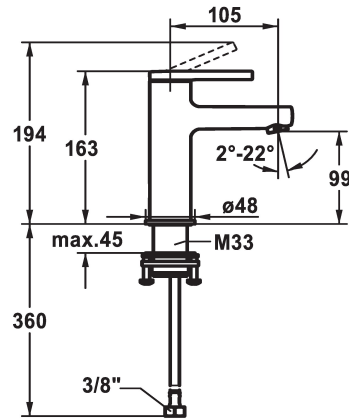

KWC AVA 2.0 Lever mixer - Basin - CoolFix

Modell-Linie: AVA 2.0 | 12.468.071.000FL
Taps | Manual taps

KWC-No.

125075
chromeline, A 105, flexible connection hoses, with pop-up valve

125076
chromeline, A 105, flexible connection hoses, without pop-up valve

125077
chromeline, A 105, flexible connection hoses, with Push Open

- * CoolFix - Cold water flow with a centered lever
- * EcoProtect - water-saving device
- * Fixed spout
- Neoperl® Perlator® SSR, swivelling jet regulator
- * KWC cartridge S 25
- with ceramic discs

Pop-up_valve

with pop-up valve

without pop-up valve

with Push open

- flow rate and temperature continuously variable
- * Flexible connection hoses 3/8"
- * QuickInstallation - Fastening via threaded connection with locking screws
- * Mounting hole size ø35 mm

Technical Data

Flow rate
Pop-up_valve
Connection
Spout
Handling
Color code
Installation_type
Faucet_typ
Dimension Height
Energysaving
Acoustic group
Projection_A
Energy Label
Dimension Water outlet
material