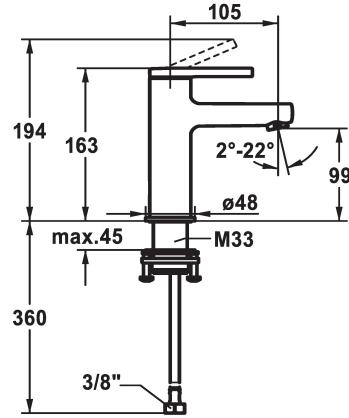

KWC AVA 2.0 Lever mixer - Basin - CoolFix

Modell-Linie: AVA 2.0 | 12.468.071.000FL
Taps | Manual taps

KWC-No.

125075
chromeline, A 105, flexible connection hoses, with pop-up valve

125076
chromeline, A 105, flexible connection hoses, without pop-up valve

125077
chromeline, A 105, flexible connection hoses, with Push Open

- * CoolFix - Cold water flow with a centered lever
- * EcoProtect - water-saving device
- * Fixed spout
- Neoperl® Perlator® SSR, swivelling jet regulator
- * KWC cartridge S 25
- with ceramic discs

pop-up assembly

with pop-up valve

without pop-up valve

with Push open

- flow rate and temperature continuously variable
- * Flexible connection hoses 3/8"
- * QuickInstallation - Fastening via threaded connection with locking screws
- * Mounting hole size ø35 mm

Technical Data

Flow rate
pop-up assembly
Connection
Spout
Handling
Color code
Installation type
Faucet_typ
Dimension Height
Energysaving
Acoustic group
Projection A
Energy label
Dimension Water outlet
material