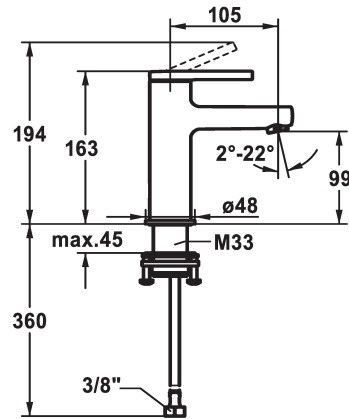

KWC AVA 2.0 Lever mixer - Basin - CoolFix

Modell-Linie: AVA 2.0 | 12.468.071.000FL
Taps | Manual taps

KWC-No.

125075
chromeline, A 105, flexible connection hoses, with pop-up valve

125076
chromeline, A 105, flexible connection hoses, without pop-up valve

125077
chromeline, A 105, flexible connection hoses, with Push Open

- * CoolFix - Cold water flow with a centered lever
- * EcoProtect - water-saving device
- * Fixed spout
- Neoperl® Perlator® SSR, swivelling jet regulator
- * KWC cartridge S 25
- with ceramic discs

pop-up valve

with pop-up valve

without pop-up valve

with Push open

- flow rate and temperature continuously variable
- * Flexible connection hoses 3/8"
- * QuickInstallation - Fastening via threaded connection with locking screws
- * Mounting hole size ø35 mm

Technical Data

Flow rate
pop-up valve
Connection
Spout
Handling
Color code
Installation type
Faucet_typ
Measure Height
Energysaving
Acoustic group
Projection A
Energy label
Dimension Water outlet
material