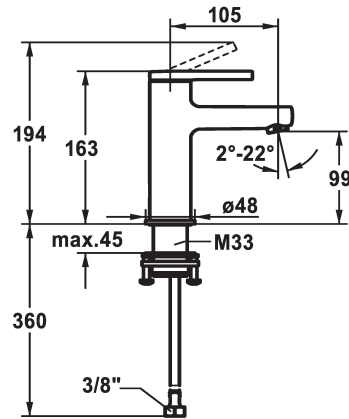

KWC AVA 2.0 Lever mixer - Basin - CoolFix

Modell-Linie: AVA 2.0 | 12.468.071.000FL
Hanat | Käsi käyttöiset hanat

KWC-No.

125075
chromeline, A 105, flexible connection hoses, with pop-up valve

125076
chromeline, A 105, flexible connection hoses, without pop-up valve

125077
chromeline, A 105, flexible connection hoses, with Push Open

- * CoolFix - Cold water flow with a centered lever
- * EcoProtect - water-saving device
- * Fixed spout
- Neoperl® Perlator® SSR, swivelling jet regulator
- * KWC cartridge S 25
- with ceramic discs

Faucet_typ

Measure_Height

ATT-KWC-ENERGIESPAREN

G_Acoustic group

Projection_A

EnergyLabelCH

ATT-KWC-MASS-WASSERAUSTRITT

Materiaali

IviCode

ATT-KWC- ABLAUFGARNITUR

mit_Ablaufgarnitur

ohne_Ablaufgarnitur

mit_Push_open

- flow rate and temperature continuously variable
- * Flexible connection hoses 3/8"
- * QuickInstallation - Fastening via threaded connection with locking screws
- * Mounting hole size ø35 mm