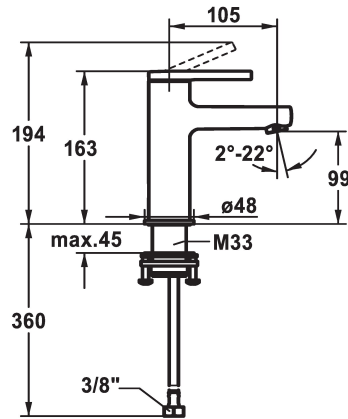

## KWC AVA 2.0 Lever mixer - Basin - CoolFix

Modell-Linie: AVA 2.0 | 12.468.071.000FL  
Armatura umywalkowa | Armatura jednouchwytowa

### KWC-No.

**125075**  
chromeline, A 105, flexible connection hoses, with pop-up valve

**125076**  
chromeline, A 105, flexible connection hoses, without pop-up valve

**125077**  
chromeline, A 105, flexible connection hoses, with Push Open

### ATT-KWC- ABLAUFGARNITUR

mit\_Ablaufgarnitur

ohne\_Ablaufgarnitur

mit\_Push\_open

- flow rate and temperature continuously variable
- \* Flexible connection hoses 3/8"
- \* QuickInstallation - Fastening via threaded connection with locking screws
- \* Mounting hole size ø35 mm

Faucet\_typ

Dimension Height

ATT-KWC-ENERGIESPAREN

G\_Acoustic\_group

Projection\_A

EnergyLabelCH

ATT-KWC-MASS-WASSERAUSTRITT

Material