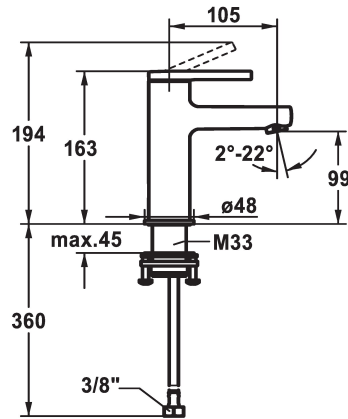

## KWC AVA 2.0 Lever mixer - Basin - CoolFix

Modell-Linie: AVA 2.0 | 12.468.071.000FL  
Kranar | Hydraulické armatury

### KWC-No.

**125075**  
chromeline, A 105, flexible connection hoses, with pop-up valve

**125076**  
chromeline, A 105, flexible connection hoses, without pop-up valve

**125077**  
chromeline, A 105, flexible connection hoses, with Push Open

Faucet\_typ

Measure\_Height

ATT-KWC-ENERGIESPAREN

G\_Acoustic\_group

Projection\_A

EnergyLabelCH

ATT-KWC-MASS-WASSERAUSTRITT

Material

\* Mounting hole size ø35 mm

5 l/min (3 bar)

ohne\_Ablaufgarnitur

Flexible\_Anschlusschläuche

fest

topbedient

chromeline

Standmontage