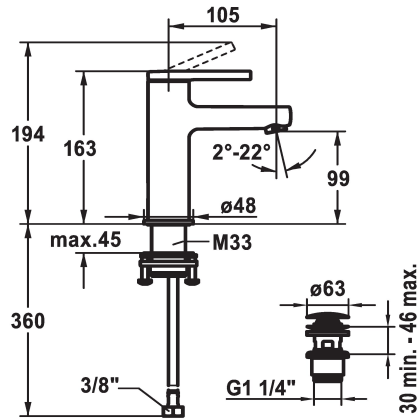

KWC AVA 2.0 Lever mixer - Basin - CoolFix

Modell-Linie: AVA 2.0 | 12.468.631.000FL
Umyvadlové armatury | Hydraulické armatury

KWC-No.

125075
chromeline, A 105, flexible connection hoses, with pop-up valve

125076
chromeline, A 105, flexible connection hoses, without pop-up valve

125077
chromeline, A 105, flexible connection hoses, with Push Open

- * CoolFix - Cold water flow with a centered lever
- * EcoProtect - water-saving device
- * Fixed spout
- Neoperl® Perlator® SSR, swivelling jet regulator
- * KWC cartridge S 25
- with ceramic discs
- flow rate and temperature continuously variable

ATT-KWC- ABLAUFGARNITUR

mit_Ablaufgarnitur

ohne_Ablaufgarnitur

mit_Push_open

- * Flexible connection hoses 3/8"
- * QuickInstallation - Fastening via threaded connection with locking screws
- * Mounting hole size ø35 mm
- * Scope of delivery:
- KWC pop-up valve Push Open 2 in 1 Z.538.321.000

5 l/min (3 bar)

mit_Push_open

Flexible_Anschlusschläuche

fixovaná

topbedient

chromeline

Standmontage

01