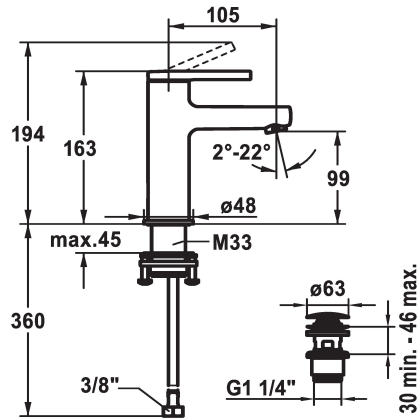

KWC AVA 2.0 Lever mixer - Basin - CoolFix

Modell-Linie: AVA 2.0 | 12.468.631.000FL
Taps | Manual taps

KWC-No.

125075
chromeline, A 105, flexible connection hoses, with pop-up valve

125076
chromeline, A 105, flexible connection hoses, without pop-up valve

pop-up valve

with pop-up valve

without pop-up valve

with Push open

- * Flexible connection hoses 3/8"
- * QuickInstallation - Fastening via threaded connection with locking screws
- * Mounting hole size ø35 mm
- * Scope of delivery:
- KWC pop-up valve Push Open 2 in 1 Z.538.321.000

Technical Data

Flow rate	5 l/min (3 bar)
pop-up valve	with Push open
Connection	Flexible connection hoses
Spout	fixed
Handling	top lever
Color code	chromeline
Installation type	Pillar installation
Faucet_typ	Faucet
Measure Height	163
Energysaving	Coolfix
Acoustic group	yes
Projection A	A 105
Energy label	A
Dimension Water outlet	99
material	Brass

Flow rate	5 l/min (3 bar)
pop-up valve	with Push open
Connection	Flexible connection hoses
Spout	fixed
Handling	top lever
Color code	chromeline
Installation type	Pillar installation
Faucet_typ	Faucet
Measure Height	163
Energysaving	Coolfix
Acoustic group	yes
Projection A	A 105
Energy label	A
Dimension Water outlet	99
material	Brass