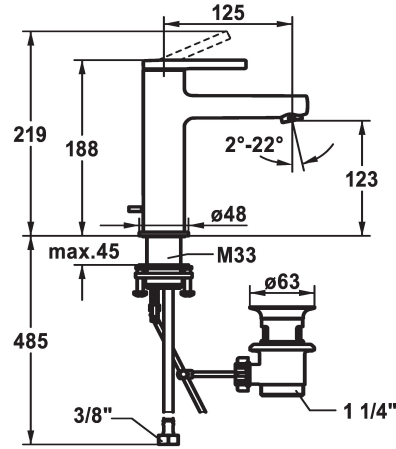

KWC AVA 2.0 Lever mixer - Basin

Modell-Linie: AVA 2.0 | 12.468.042.000FL
Umyvadlové armatury | Hydraulické armatury

KWC-No.

125078
chromeline, A 125, flexible connection hoses, with pop-up valve

125079
chromeline, A 125, flexible connection hoses, without pop-up valve

125080
chromeline, A 125, flexible connection hoses, with Push Open

- * EcoProtect - water-saving device
- * Fixed spout
- Neoperl® Perlator® SSR, swivelling jet regulator
- * KWC cartridge S 25
- with ceramic discs
- flow rate and temperature continuously variable

ATT-KWC- ABLAUFGARNITUR

mit_Ablaufgarnitur

ohne_Ablaufgarnitur

mit_Push_open

- * Flexible connection hoses 3/8"
- * QuickInstallation - Fastening via threaded connection with locking screws
- * Mounting hole size ø35 mm
- * Scope of delivery:
- KWC pop-up valve Z.538.581.000

Faucet_typ

Measure_Height

G_Acoustic group

Projection_A

EnergyLabelCH

ATT-KWC-MASS-WASSERAUSTRITT

Materiál

5 l/min (3 bar)