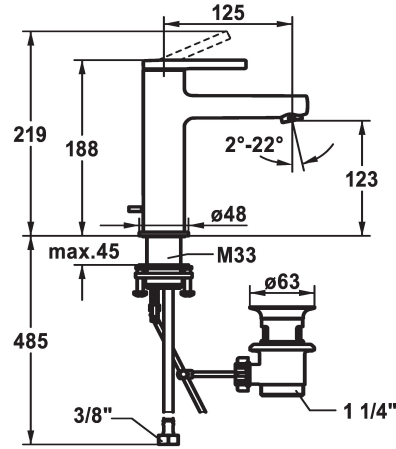

KWC AVA 2.0 Lever mixer - Basin

Modell-Linie: AVA 2.0 | 12.468.042.000FL
Hanat | Käsi­käyt­toiset hanat

KWC-No.

125078
chromeline, A 125, flexible connection hoses, with pop-up valve

125079
chromeline, A 125, flexible connection hoses, without pop-up valve

125080
chromeline, A 125, flexible connection hoses, with Push Open

- * EcoProtect - water-saving device
- * Fixed spout
- Neoperl® Perlator® SSR, swivelling jet regulator
- * KWC cartridge S 25
- with ceramic discs
- flow rate and temperature continuously variable

ATT-KWC- ABLAUF­GARNITUR

mit_Ablaufgarnitur

ohne_Ablaufgarnitur

mit_Push_open

- * Flexible connection hoses 3/8"
- * QuickInstallation - Fastening via threaded connection with locking screws
- * Mounting hole size ø35 mm
- * Scope of delivery:
- KWC pop-up valve Z.538.581.000

Faucet_typ

Measure_Height

G_Acoustic group

Projection_A

EnergyLabelCH

ATT-KWC-MASS-WASSERAUSTRITT

Materiaali

IviCode