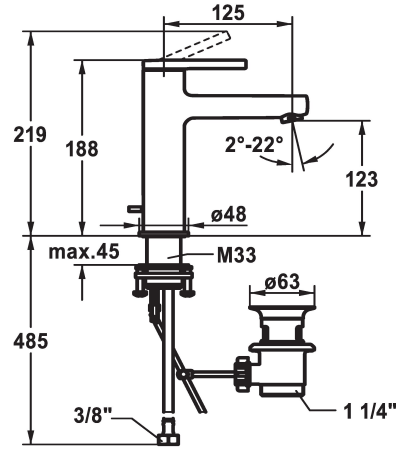

KWC AVA 2.0 Lever mixer - Basin

Modell-Linie: AVA 2.0 | 12.468.042.000FL
Armatura umywalkowa | Armatura jednouchwytowa

KWC-No.

125078
chromeline, A 125, flexible connection hoses, with pop-up valve

125079
chromeline, A 125, flexible connection hoses, without pop-up valve

125080
chromeline, A 125, flexible connection hoses, with Push Open

- * EcoProtect - water-saving device
- * Fixed spout
- Neoperl® Perlator® SSR, swivelling jet regulator
- * KWC cartridge S 25
- with ceramic discs
- flow rate and temperature continuously variable

ATT-KWC- ABLAUFGARNITUR

mit_Ablaufgarnitur

ohne_Ablaufgarnitur

mit_Push_open

- * Flexible connection hoses 3/8"
- * QuickInstallation - Fastening via threaded connection with locking screws
- * Mounting hole size 48 mm
- * Scope of delivery:
- KWC pop-up valve Z.538.581.000

Faucet_typ

Dimension Height

G_Acoustic group

Projection_A

EnergyLabelCH

ATT-KWC-MASS-WASSERAUSTRITT

Material

5 l/min (3 bar)