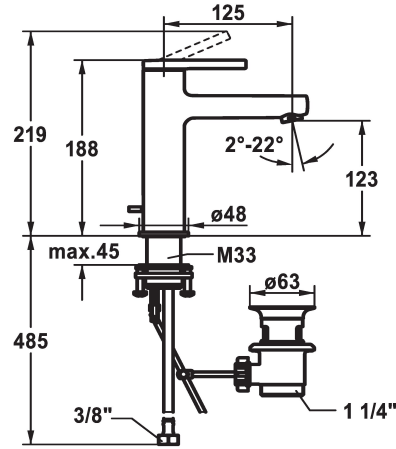

KWC AVA 2.0 Lever mixer - Basin

Modell-Linie: AVA 2.0 | 12.468.042.000FL
Kranar | Hydraulické armatúry

KWC-No.

125078
chromeline, A 125, flexible connection hoses, with pop-up valve

125079
chromeline, A 125, flexible connection hoses, without pop-up valve

125080
chromeline, A 125, flexible connection hoses, with Push Open

- * EcoProtect - water-saving device
- * Fixed spout
- Neoperl® Perlator® SSR, swivelling jet regulator
- * KWC cartridge S 25
- with ceramic discs
- flow rate and temperature continuously variable

ATT-KWC- ABLAUFGARNITUR

mit_Ablaufgarnitur

ohne_Ablaufgarnitur

mit_Push_open

- * Flexible connection hoses 3/8"
- * QuickInstallation - Fastening via threaded connection with locking screws
- * Mounting hole size ø35 mm
- * Scope of delivery:
- KWC pop-up valve Z.538.581.000

Faucet_typ

Measure_Height

G_Acoustic group

Projection_A

EnergyLabelCH

ATT-KWC-MASS-WASSERAUSTRITT

Material

5 l/min (3 bar)